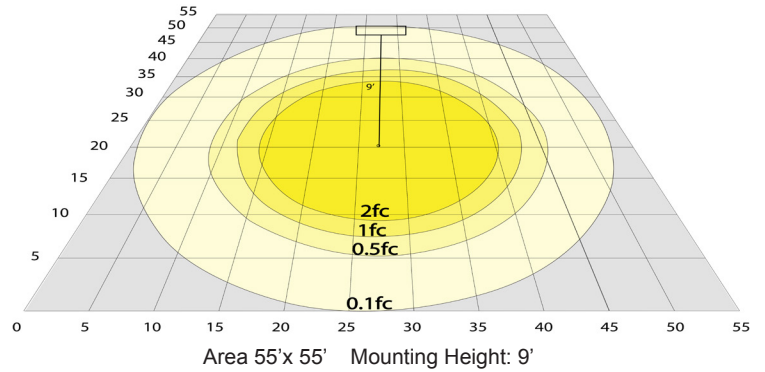

Lighting:

- Dimming: 0-10V Dimming
- Total Lumens: 6500LM
- Multi CCT, Switch is on bottom of Fixture
- Color Temperatures: 3000K/ 4000K/ 5000K/ 5700K
- Color Rendering Index: CRI ≥ 70
- Beam Angle: 90° x 110°
- Rated life: 70,000 Hrs

WG-ZY-29-2Z

Photometrics: LRX-20-50W-MCTP

BUD Rating: B2-U3-G1

Other Views:

Side View

Front View

Back View

Performance Table: LRX-20-50W-MCTP