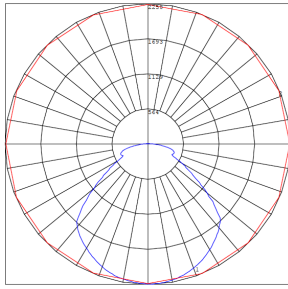

WG-ZY-29-2Z

Photometrics: LRX-20-50W-MCTP

BUD Rating: B2-U3-G1

Other Views:

Side View

Front View

Back View

Performance Table: LRX-20-50W-MCTP