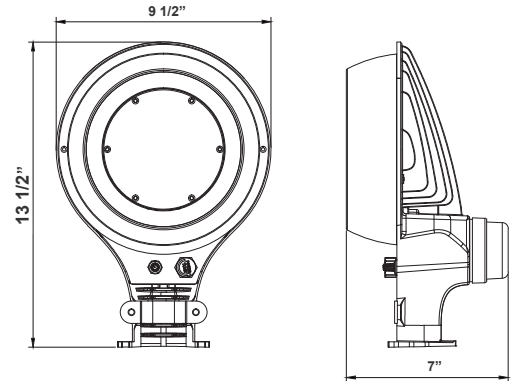

LRX SERIES Outdoor Lighting

LRX-20-50W-MCTP
POWER & CCT BARN/AREA LIGHT

WESTGATE
THE FUTURE IS HERE...AND IT'S QUITE BRIGHT!

Customer Name: _____

Project Name: _____

Note: _____

Type: _____

9 1/2"(W) x 13 1/2"(H)

Technical Specifications

Electrical:

- Voltage: 120-277V AC 60Hz
- Wattage: 20W/ 30W/ 40W/ 50W
- Power Factor: >0.90
- Efficacy: 130 LPW
- THD: <20%

Mechanical:

- Die-Cast ADC12 Aluminum Alloy, Outdoor Powder Coated
- Lens: High light Transmittance PC, Anti-UV and Fire Resistant
- 1-1/4" EMT Elbow & Mounting Strap Included
- NEMA Twist-Lock Photocell Included
- Aluminum LED board: High Conductive, Waterproof, Aging Resistance, Salt Resistance
- Operating Temperature: -4°F to 104°F
- Wet Location
- 7-Year Warranty
- IP44

ACCESSORIES:

90° EMT Arm and Wall Bracket
(Mounting Strap) included

Arm Diameter: 1-1/4" EMT Elbow