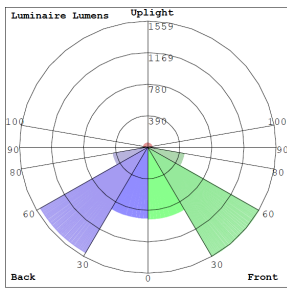

Lighting:

- Dimming: 0-10V Dimming
- Total Lumens: 6500LM
- Multi CCT, Switch is on bottom of Fixture
- Color Temperatures: 3000K/ 4000K/ 5000K/ 5700K
- Color Rendering Index: CRI ≥ 70
- Beam Angle: 90° x 110°
- Rated life: 70,000 Hrs

WG-ZY-29-2Z

Photometrics: LRX-20-50W-MCTP

BUD Rating: B2-U3-G1

Other Views:

Side View

Front View

Back View

Performance Table: LRX-20-50W-MCTP